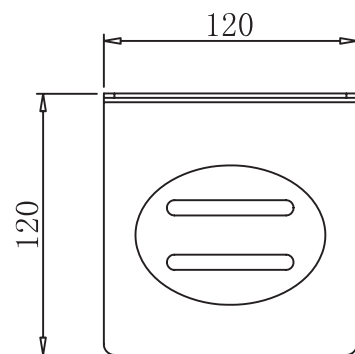

Product Dimension

Dimension (mm)	
Height	50
Length	120
Width	120

Specifications

EASY series. This simple design yet elegant bathroom accessories are perfect for DIYers. No drilling or tools are required during installation. Made out of metal alloy which is of high resistance to corrosion. Electroplated for a modern look. Available in Forest Grey and Matt Black colours.

Instant and affordable way to DIY your bathroom.

- Model no: EY-3806
- Loading: 5kg
- 3M self-adhesive sticker
- Rust-proof
- No drilling or tools required
- No damages on surfaces
- Holds strongly

Retail Price