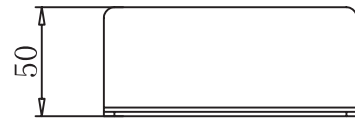

Product Dimension

Dimension (mm)	
Height	50
Length	120
Width	120

Specifications

EASY series. This simple design yet elegant bathroom accessories are perfect for DIYers. No drilling or tools are required during installation. Made out of metal alloy which is of high resistance to corrosion. Electroplated for a modern look. Available in Forest Grey and Matt Black colours.

Instant and affordable way to DIY your bathroom.

- Model no: EY-3806
- Loading: 5kg
- 3M self-adhesive sticker
- Rust-proof
- No drilling or tools required
- No damages on surfaces
- Holds strongly

Retail Price