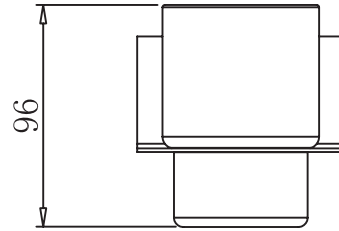

## Product Dimension

Dimension (mm)	
Height	96
Length	90
Width	103

Instant and affordable way to DIY your bathroom.

- Model no: EY-3805
- Loading: 5kg
- 3M self-adhesive sticker
- Rust-proof
- No drilling or tools required
- No damages on surfaces
- Holds strongly