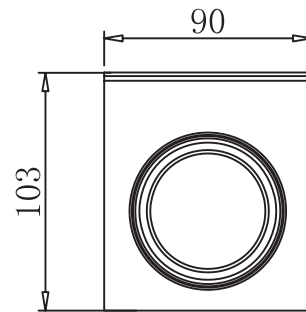

## Product Dimension

Dimension (mm)	
Height	96
Length	90
Width	103

Instant and affordable way to DIY your bathroom.

- Model no: EY-3805
- Loading: 5kg
- 3M self-adhesive sticker
- Rust-proof
- No drilling or tools required
- No damages on surfaces
- Holds strongly