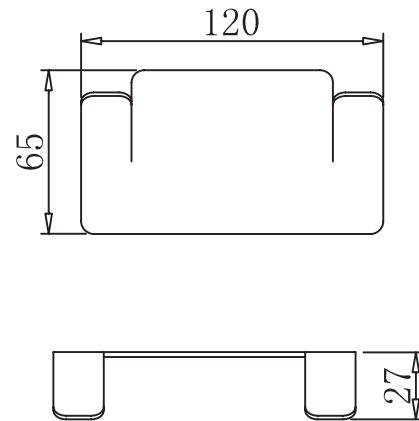

## Product Dimension

Dimension (mm)	
Height	65
Length	120
Width	27

Instant and affordable way to DIY your bathroom.

- Model no: EY-3804D
- Loading: 5kg
- 3M self-adhesive sticker
- Rust-proof
- No drilling or tools required
- No damages on surfaces
- Holds strongly